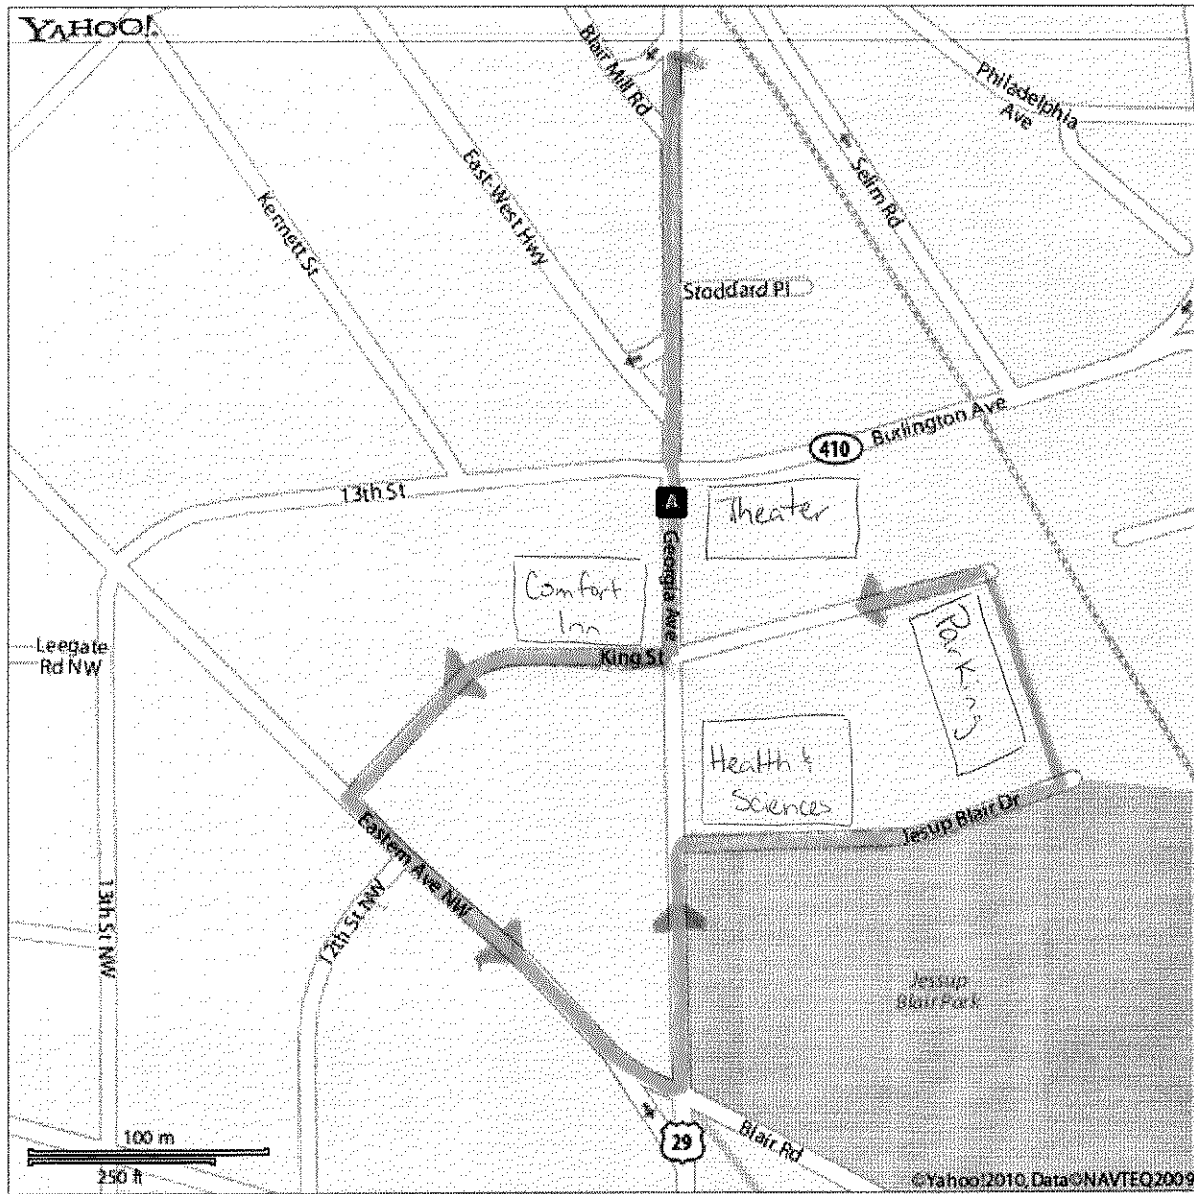

# Takoma Park/Silver Spring Performing Arts Center at 7995 Georgia Ave, Silver Spring, MD

When using any driving directions or map, it's a good idea to do a reality check and make sure the road still exists, watch out for construction, and follow all traffic safety precautions. This is only to be used as an aid in planning.